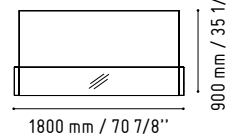

LAS18

67 - WHITE PASTEL

ARCTIC

SUMMER

RGBW LED

MM-3WP

720 mm / 28 3/8"

2090 mm / 82 3/8"

IM21S

432 mm / 17"

1334 mm / 52 5/8"

SNL16

1440 mm / 56 3/4"

- CUZ2A - VIOLET
- CUZ12 - GREY

- 117 - WHITE GLASS
- 67 - WHITE PASTEL

- WHITE GLOSS