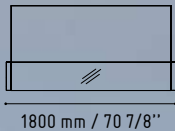

White means purity, perfection and confidence. The desktop is made from pastel white lacobel glass, so are the front and sides of the reception desk. The pattern of Arctic Summer emphasises fluorescent white light.

ARCTIC SUMMER

LAS18

67 - WHITE PASTEL