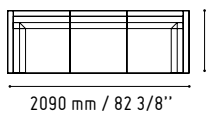

LAS18

67 - WHITE PASTEL

ARCTIC

SUMMER

RGBW LED

MM-3WP

720 mm / 28 3/8"

2090 mm / 82 3/8"

IM21S

432 mm / 17"

1334 mm / 52 5/8"

SNL16

1440 mm / 56 3/4"

- CUZ2A - VIOLET
- CUZ12 - GREY

- 117 - WHITE GLASS
- 67 - WHITE PASTEL

- WHITE GLOSS