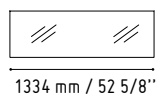

LAS18

67 - WHITE PASTEL

ARCTIC

SUMMER

RGBW LED

MM-3WP

720 mm / 28 3/8"

2090 mm / 82 3/8"

IM21S

432 mm / 17"

1334 mm / 52 5/8"

SNL16

1440 mm / 56 3/4"

- CUZ2A - VIOLET
- CUZ12 - GREY

- 117 - WHITE GLASS
- 67 - WHITE PASTEL

- WHITE GLOSS