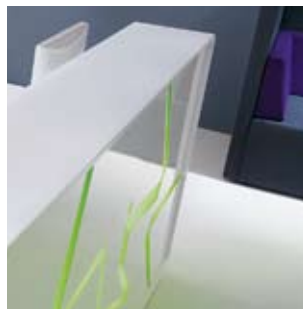

ARCTIC

SUMMER

RGBW LED