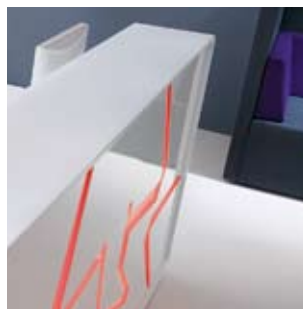

ARCTIC

SUMMER

RGBW LED