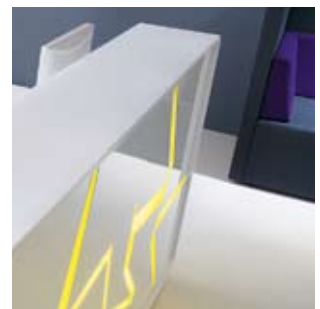

ARCTIC

SUMMER

RGBW LED