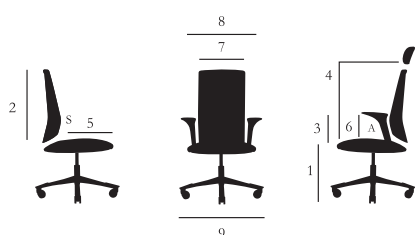

PHYSICAL MEASUREMENTS FOR HÅG CAPISCO PULS	8001	8002	8010	8020
Seated height 200 mm (265 mm) lift [1] *	(540-770)	(555-785)	455-620	470-635
Height of back piece [2]	-	-	470	470
Height of foremost support point on back piece and adjustment interval [3]	-	-	145-235	130-220
Seat depth [5]	-	-	400-470	400-470
Seat width [7]	460	460	460	460
Max. chair width [8]	-	-	560	560
Five star base diameter [9]	700	700	700	700
Weight	7.0 Kg	7.0 Kg	11.1 Kg	11.1 Kg