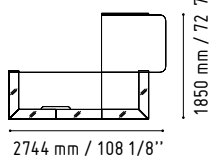

720 mm / 28 3/8"

1440 mm / 56 3/4"

MM-PM

450 mm / 17 3/4"

450 mm / 17 3/4"

136 - FUCHSIA GLASS

26 - ALUMINIUM SATINATO

30 - WHITE TAMBOUR

LIN33L

1856 mm / 73 1/8"

1122 mm / 44 1/4"

135 - YELLOW GLAS

26 - ALUMINIUM SATINATO

MM-2WP

1140 mm / 44 7/8"

720 mm / 28 3/8"

90 mm / 3 1/2"

WHITE GLOSS

LIN35P

2650 mm / 104 3/8"  
1150 mm / 45 3/8"

- 117 - WHITE GLASS
- 67 - WHITE PASTEL

SSL15

1500 mm / 59 1/8"

- WHITE GLOSS

IM21S

1334 mm / 52 5/8"

- 117 - WHITE GLASS
- 67 - WHITE PASTEL

LINEA

LIN41L

- 116 - BLACK GLASS
- 08 - BLACK

A2L06

- 08 - BLACK TAMBOUR
- 08 - BLACK