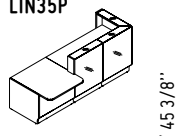

LIN35P

2650 mm / 104 3/8"
1150 mm / 45 3/8"

- ☐ 117 - WHITE GLASS
- ☐ 67 - WHITE PASTEL

SSL15