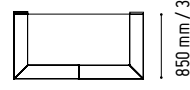

2090 mm / 82 3/8"

2020 mm / 79 5/8"

It is detail that makes a good design.  
 Little elements adding character and the quality of materials they are made of. Front and top elements are made of glass, while the corners are decorated with noble stainless steel.

**LAV36**

1644 mm / 64 3/4"

850 mm / 33 1/2"

**A2104HZ**

801 mm / 31 5/8"

432 mm / 17"

-  124 - SILVER GLASS
-  26 - ALUMINIUM SATINATO

-  148 - HIGH GLOSS GREY
-  67 - WHITE PASTEL

# LINEA

LIN29L

1150 mm / 45 3/8"

1850 mm / 72 7/8"

A2L06

432 mm / 17"

1200 mm / 47 1/4"

MM-2N