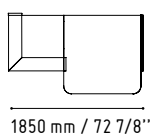

**LAV36**

1644 mm / 64 3/4"

850 mm / 33 1/2"

**A2104HZ**

801 mm / 31 5/8"

432 mm / 17"

-  124 - SILVER GLASS
-  26 - ALUMINIUM SATINATO

-  148 - HIGH GLOSS GREY
-  67 - WHITE PASTEL

# LINEA

LIN29L

1150 mm / 45 3/8"

1850 mm / 72 7/8"

A2L06

432 mm / 17"

1200 mm / 47 1/4"

MM-2N

720 mm / 28 3/8"

1440 mm / 56 3/4"

MM-PM

450 mm / 17 3/4"

450 mm / 17 3/4"

136 - FUCHSIA GLASS

26 - ALUMINIUM SATINATO

30 - WHITE TAMBOUR

90 mm / 3 1/2"

WHITE GLOSS

LIN35P

2650 mm / 104 3/8"  
1150 mm / 45 3/8"

- 117 - WHITE GLASS
- 67 - WHITE PASTEL

SSL15

1500 mm / 59 1/8"

- WHITE GLOSS