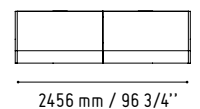

Linea turn your attention with its style and elegance.  
LED light installed at the bottom of the desk adds the sophisticated style and gives you the impression that the room is bigger.

**LIN25**

824 mm / 32 1/2"

2456 mm / 96 3/4"

-  134 - DARK TURQUOISE GLASS
-  08 - BLACK

LMS05 + LMS06

345 mm / 13 5/8"

08 - BLACK

283 mm / 11 1/8"

A2L06

1200 mm / 47 1/4"

# LINEA

LIN29L

1150 mm / 45 3/8"

1850 mm / 72 7/8"

A2L06

432 mm / 17"

1200 mm / 47 1/4"

MM-2N

90 mm / 3 1/2"

WHITE GLOSS

LIN35P

2650 mm / 104 3/8"  
1150 mm / 45 3/8"

- 117 - WHITE GLASS
- 67 - WHITE PASTEL

SSL15

1500 mm / 59 1/8"

- WHITE GLOSS