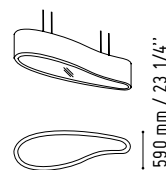

720 mm / 28 3/8"

1440 mm / 56 3/4"

MM-PM

450 mm / 17 3/4"

450 mm / 17 3/4"

136 - FUCHSIA GLASS

26 - ALUMINIUM SATINATO

30 - WHITE TAMBOUR

LIN33L

1856 mm / 73 1/8"

1122 mm / 44 1/4"

135 - YELLOW GLAS

26 - ALUMINIUM SATINATO

MM-2WP

1140 mm / 44 7/8"

720 mm / 28 3/8"

90 mm / 3 1/2"

WHITE GLOSS

LIN35P

2650 mm / 104 3/8"  
1150 mm / 45 3/8"

- 117 - WHITE GLASS
- 67 - WHITE PASTEL

SSL15

1500 mm / 59 1/8"

- WHITE GLOSS

IM21S

1334 mm / 52 5/8"

- 117 - WHITE GLASS
- 67 - WHITE PASTEL

LINEA

LIN41L

- 116 - BLACK GLASS
- 08 - BLACK

A2L06

- 08 - BLACK TAMBOUR
- 08 - BLACK