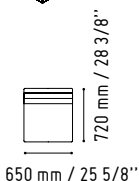

- CUZ2A - VIOLET
- CUZ12 - GREY