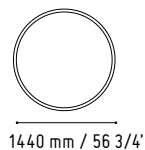

- BLACK GLOSS