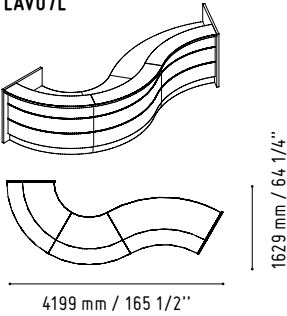

Due to a wide range of available elements the shape of the Valde reception desk can be configured in various forms — from a circle through an arch to angular and simple blocks. It allows to arrange even small reception rooms without any problems.

LAV07L