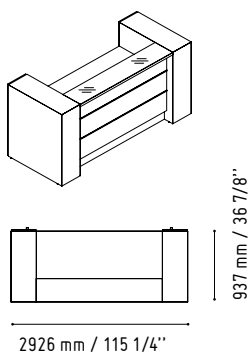

VALDE

LAV03L