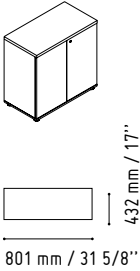

CAN11

360 mm / 14 1/8"

1105 mm / 43 1/2"

MM-PU

650 mm / 25 5/8"

650 mm / 25 5/8"

WHITE GLOSS

CUZ12-GREY

LAV61L

1919 mm / 75 5/8"

3202 mm / 126 1/8"

-  102 - HIGH GLOSS YELLOW
-  148 - HIGH GLOSS GREY
-  26 - ALUMINIUM SATINATO

The body of the counter includes hidden handy shelves for files and a wide working table with enough space for a computer or a printer.

LAV07L

- 127 - HIGH GLOSS FUCHSIA
- 73 - HIGH GLOSS WHITE
- 67 - WHITE PASTEL

A2104HZ

- 148 - HIGH GLOSS GREY
- 67 - WHITE PASTEL

VALDE

LAV36L

6352 mm / 250 3/8"

1503 mm / 59 1/4"

A2104HZ

801 mm / 31 5/8"

432 mm / 17"

- 80 - HIGH GLOSS GREEN
- 73 - HIGH GLOSS WHITE
- 67 - WHITE PASTEL

VALDE

LAV44

- 80 - HIGH GLOSS GREEN
- 73 - HIGH GLOSS WHITE
- 67 - WHITE PASTEL

SNL16