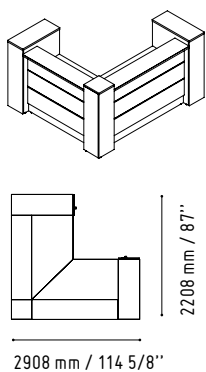

LAV17L

- 81 - HIGH GLOSS BURGUNDY
- 148 - HIGH GLOSS GREY
- 67 - WHITE PASTEL