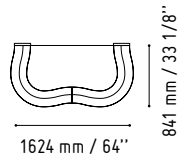

# WAVE

The wave reception was created with both enormous and compact office spaces in mind. This brilliant design synchronizes its functionality and esthetic properties.

LUV32

1019 mm / 40 1/8"

3936 mm / 155 1/8"

-  73 - HIGH GLOSS WHITE
-  67 - WHITE PASTEL

**LUV30L**

1019 mm / 40 1/8"

2966 mm / 116 7/8"

- 81 - HIGH GLOSS BURGUNDY
- 67 - WHITE PASTEL

The outstanding traits of the WAVE include its vibrant and live colors in an abundant variety of burgundy, white, green, orange. Individual spaces are colorfully defined since the Wave's ability to blend into any office space is unequivocal. A wide array of modular elements optimizes the flexibility of arrangements in all situations.

LUV22

- 80 - HIGH GLOSS GREEN
- 67 - WHITE PASTEL

WAVE

LUV49L

925 mm / 36 1/2"  
858 mm / 33 7/8"

- 73 - HIGH GLOSS WHITE
- 67 - WHITE PASTEL

mini WAVE

The wave reception was created with both enormous and compact office spaces in mind. This brilliant design synchronizes its functionality and esthetic properties.

# WAVE

LUV40P + 2xLUV09

1792 mm / 70 5/8"

2780 mm / 109 1/2"

74 - HIGH GLOSS  
ORANGE

67 - WHITE PASTEL